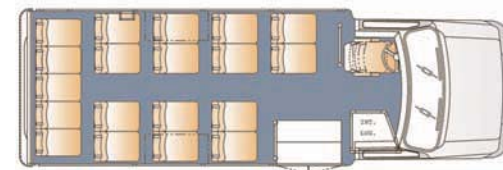

158" W.B. 22' 19 Passenger Forward Facing

STARCRAFT

Bus & Mobility
Div. of Forest River, Inc.