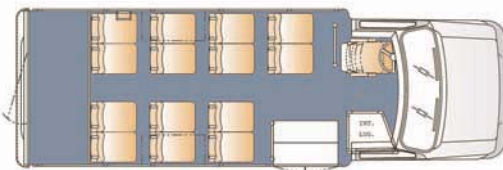

158" W.B. 22' 14 Pass. Rear door & Luggage w/barrier