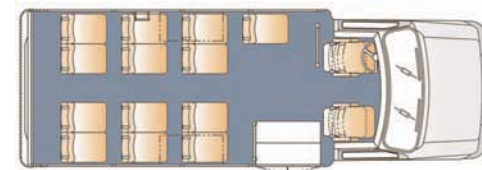

138" W.B. 20' 14 Pass.w/co-pilot Rear Luggage