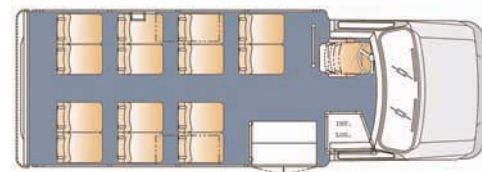

138" W.B. 20' 14 Pass. Forward Facing Front & Rear Luggage