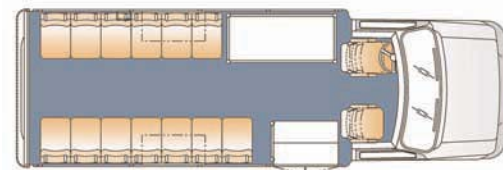

158" W.B. 22' 14 Pass. Perimeter w/co-pilot & Luggage Rack