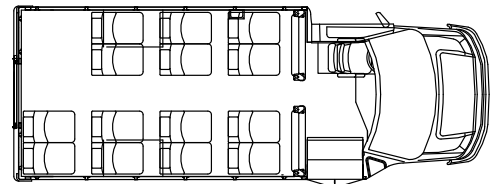

158/159 WB 14 Passenger
w/Family Seats

STARCRAFT BUS

a division of Forest River, Inc.

2367 Century Drive • Goshen, IN 46528 • 800-348-7440 • Fax: 574 642 3301 • www.starcraftbus.com